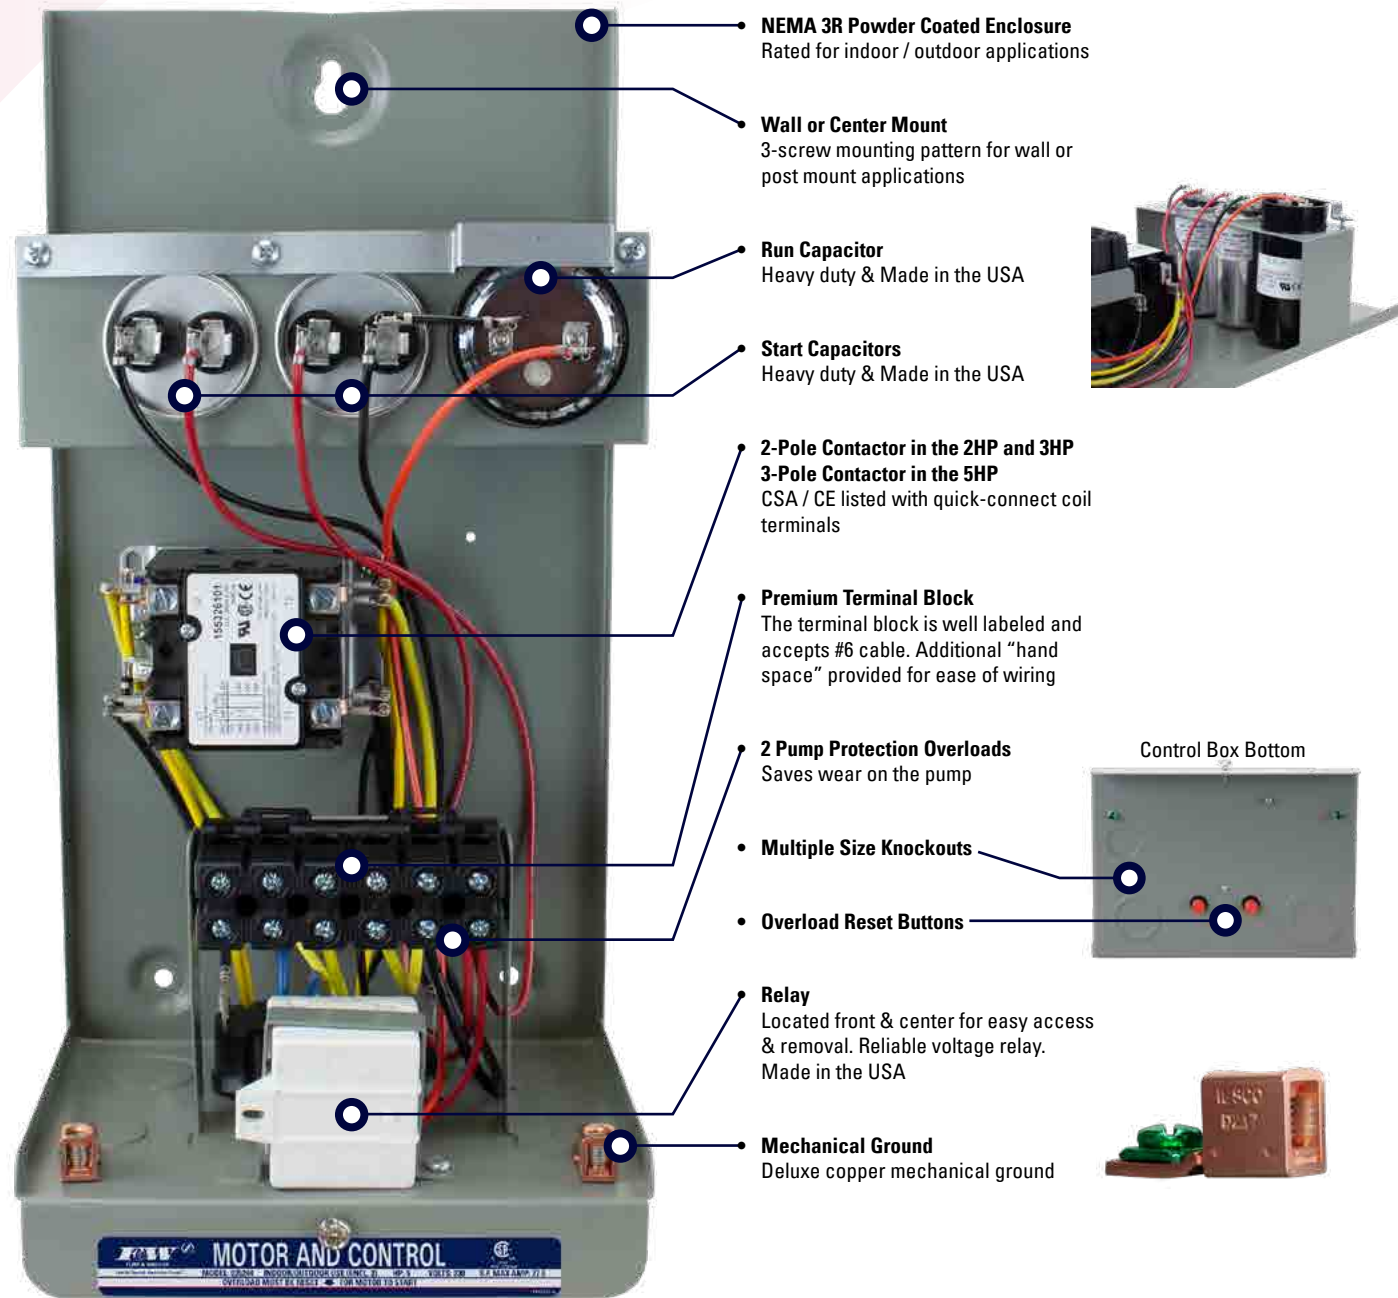

SPECIFICATIONS

HP (kW)	VOLTS	AMP	TYPE	PART #	ENCLOSURE	SIZE
2 HP (1.5 kW)	230	13.2	Deluxe	025242	Medium	9.5 x 5.9 x 7.7
3 HP (2.2 kW)	230	17	Deluxe	025243	Medium	9.5 x 5.9 x 7.7
5 HP (3.7 kW)	230	27.5	Deluxe	025244	Large	15.7 x 5.9 x 7.8

FEATURES