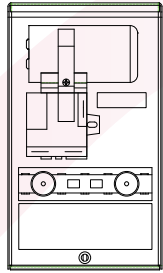

Control Box Repair Parts

REPAIR PARTS

(For Pricing Refer to Repair Parts Price List FW0005)

022875
022876
022877
022878