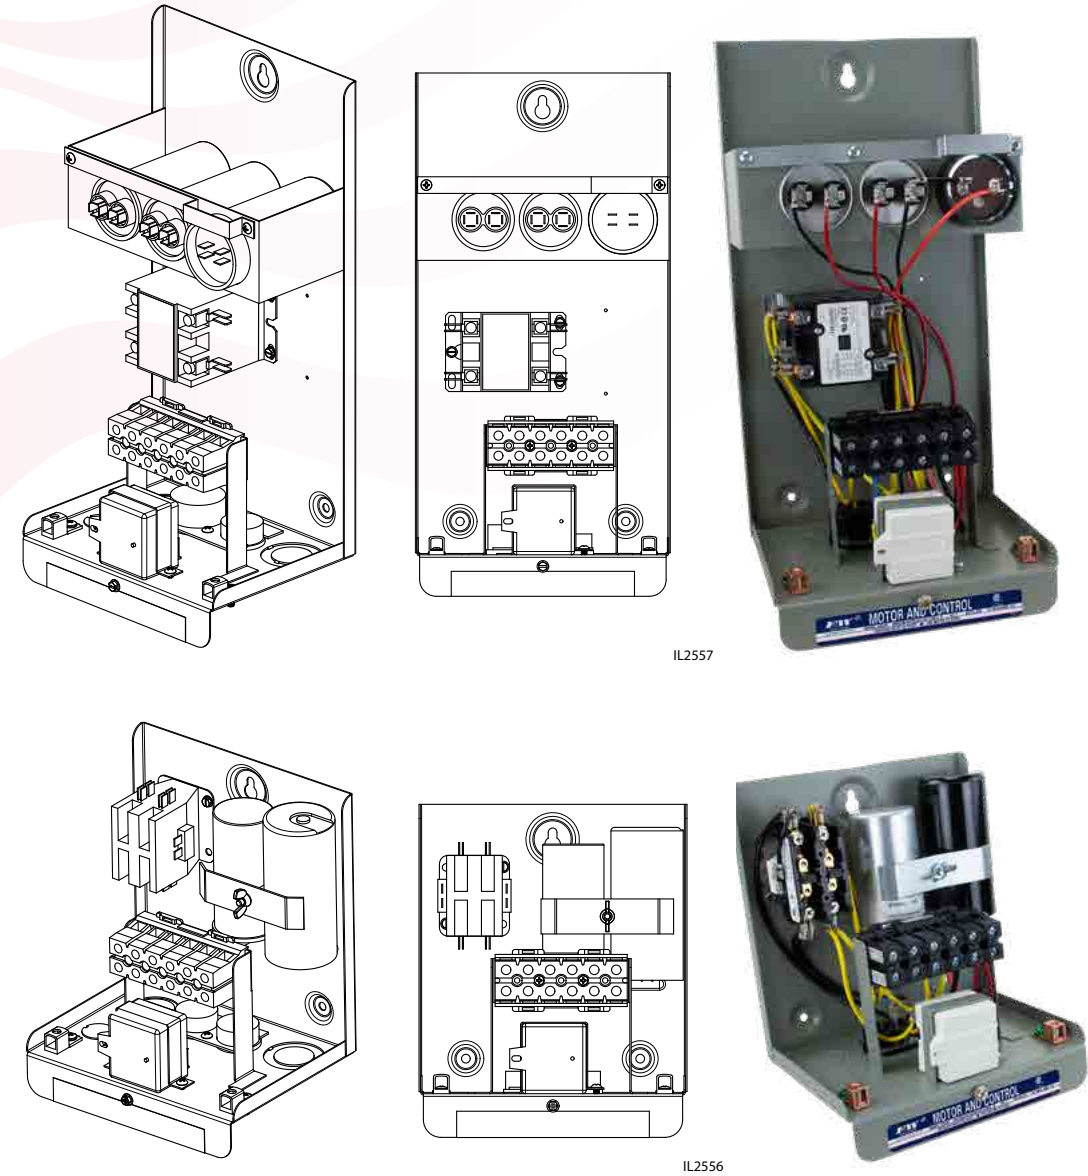

## DELUXE 2, 3, & 5 HP CONTROL BOXES

025242 2HP, 025243 3HP, 025244 5HP Deluxe Control Boxes

Easier to access and install

---

Heavy duty

---

Premium components

---

## SPECIFICATIONS

HP (kW)	VOLTS	AMP	TYPE	PART #	ENCLOSURE	SIZE
2 HP (1.5 kW)	230	13.2	Deluxe	025242	Medium	9.5 x 5.9 x 7.7
3 HP (2.2 kW)	230	17	Deluxe	025243	Medium	9.5 x 5.9 x 7.7
5 HP (3.7 kW)	230	27.5	Deluxe	025244	Large	15.7 x 5.9 x 7.8

## DIMENSIONS