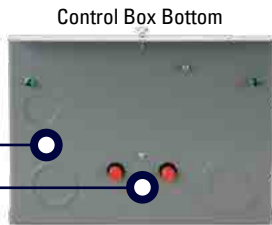

SPECIFICATIONS

HP (kW)	VOLTS	AMP	TYPE	PART #	ENCLOSURE	SIZE
2 HP (1.5 kW)	230	13.2	Deluxe	025242	Medium	9.5 x 5.9 x 7.7
3 HP (2.2 kW)	230	17	Deluxe	025243	Medium	9.5 x 5.9 x 7.7
5 HP (3.7 kW)	230	27.5	Deluxe	025244	Large	15.7 x 5.9 x 7.8

FEATURES