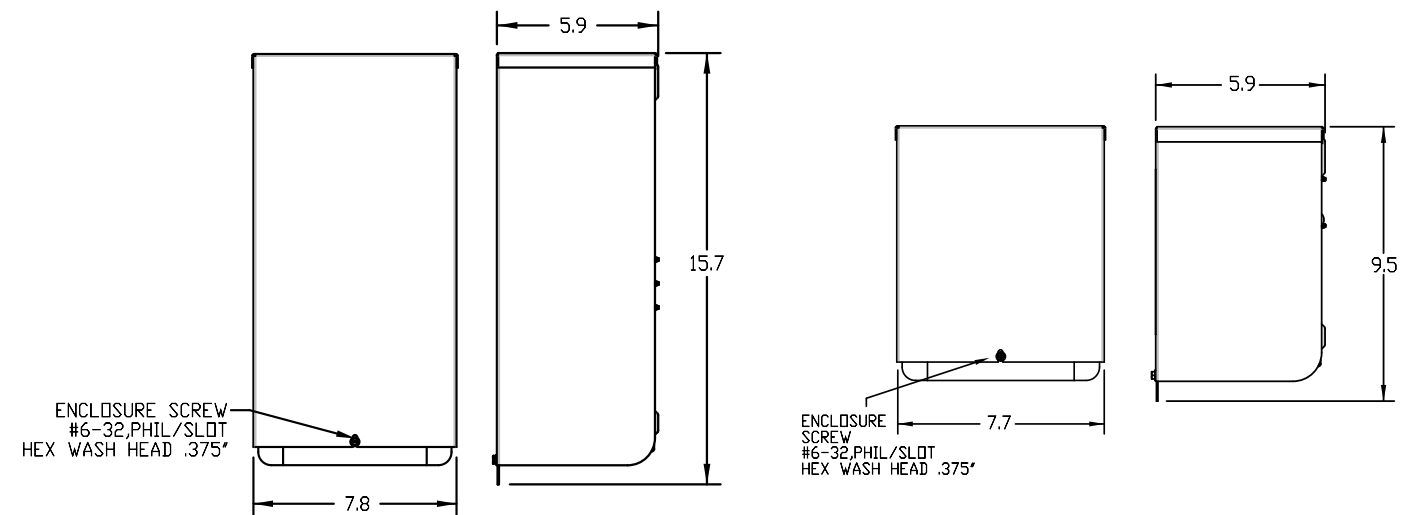

## DELUXE 2, 3, & 5 HP CONTROL BOXES

025242 2HP, 025243 3HP, 025244 5HP Deluxe Control Boxes

Easier to access and install

---

Heavy duty

---

Premium components

---

## SPECIFICATIONS

HP (kW)	VOLTS	AMP	TYPE	PART #	ENCLOSURE	SIZE
2 HP (1.5 kW)	230	13.2	Deluxe	025242	Medium	9.5 x 5.9 x 7.7
3 HP (2.2 kW)	230	17	Deluxe	025243	Medium	9.5 x 5.9 x 7.7
5 HP (3.7 kW)	230	27.5	Deluxe	025244	Large	15.7 x 5.9 x 7.8

## DIMENSIONS