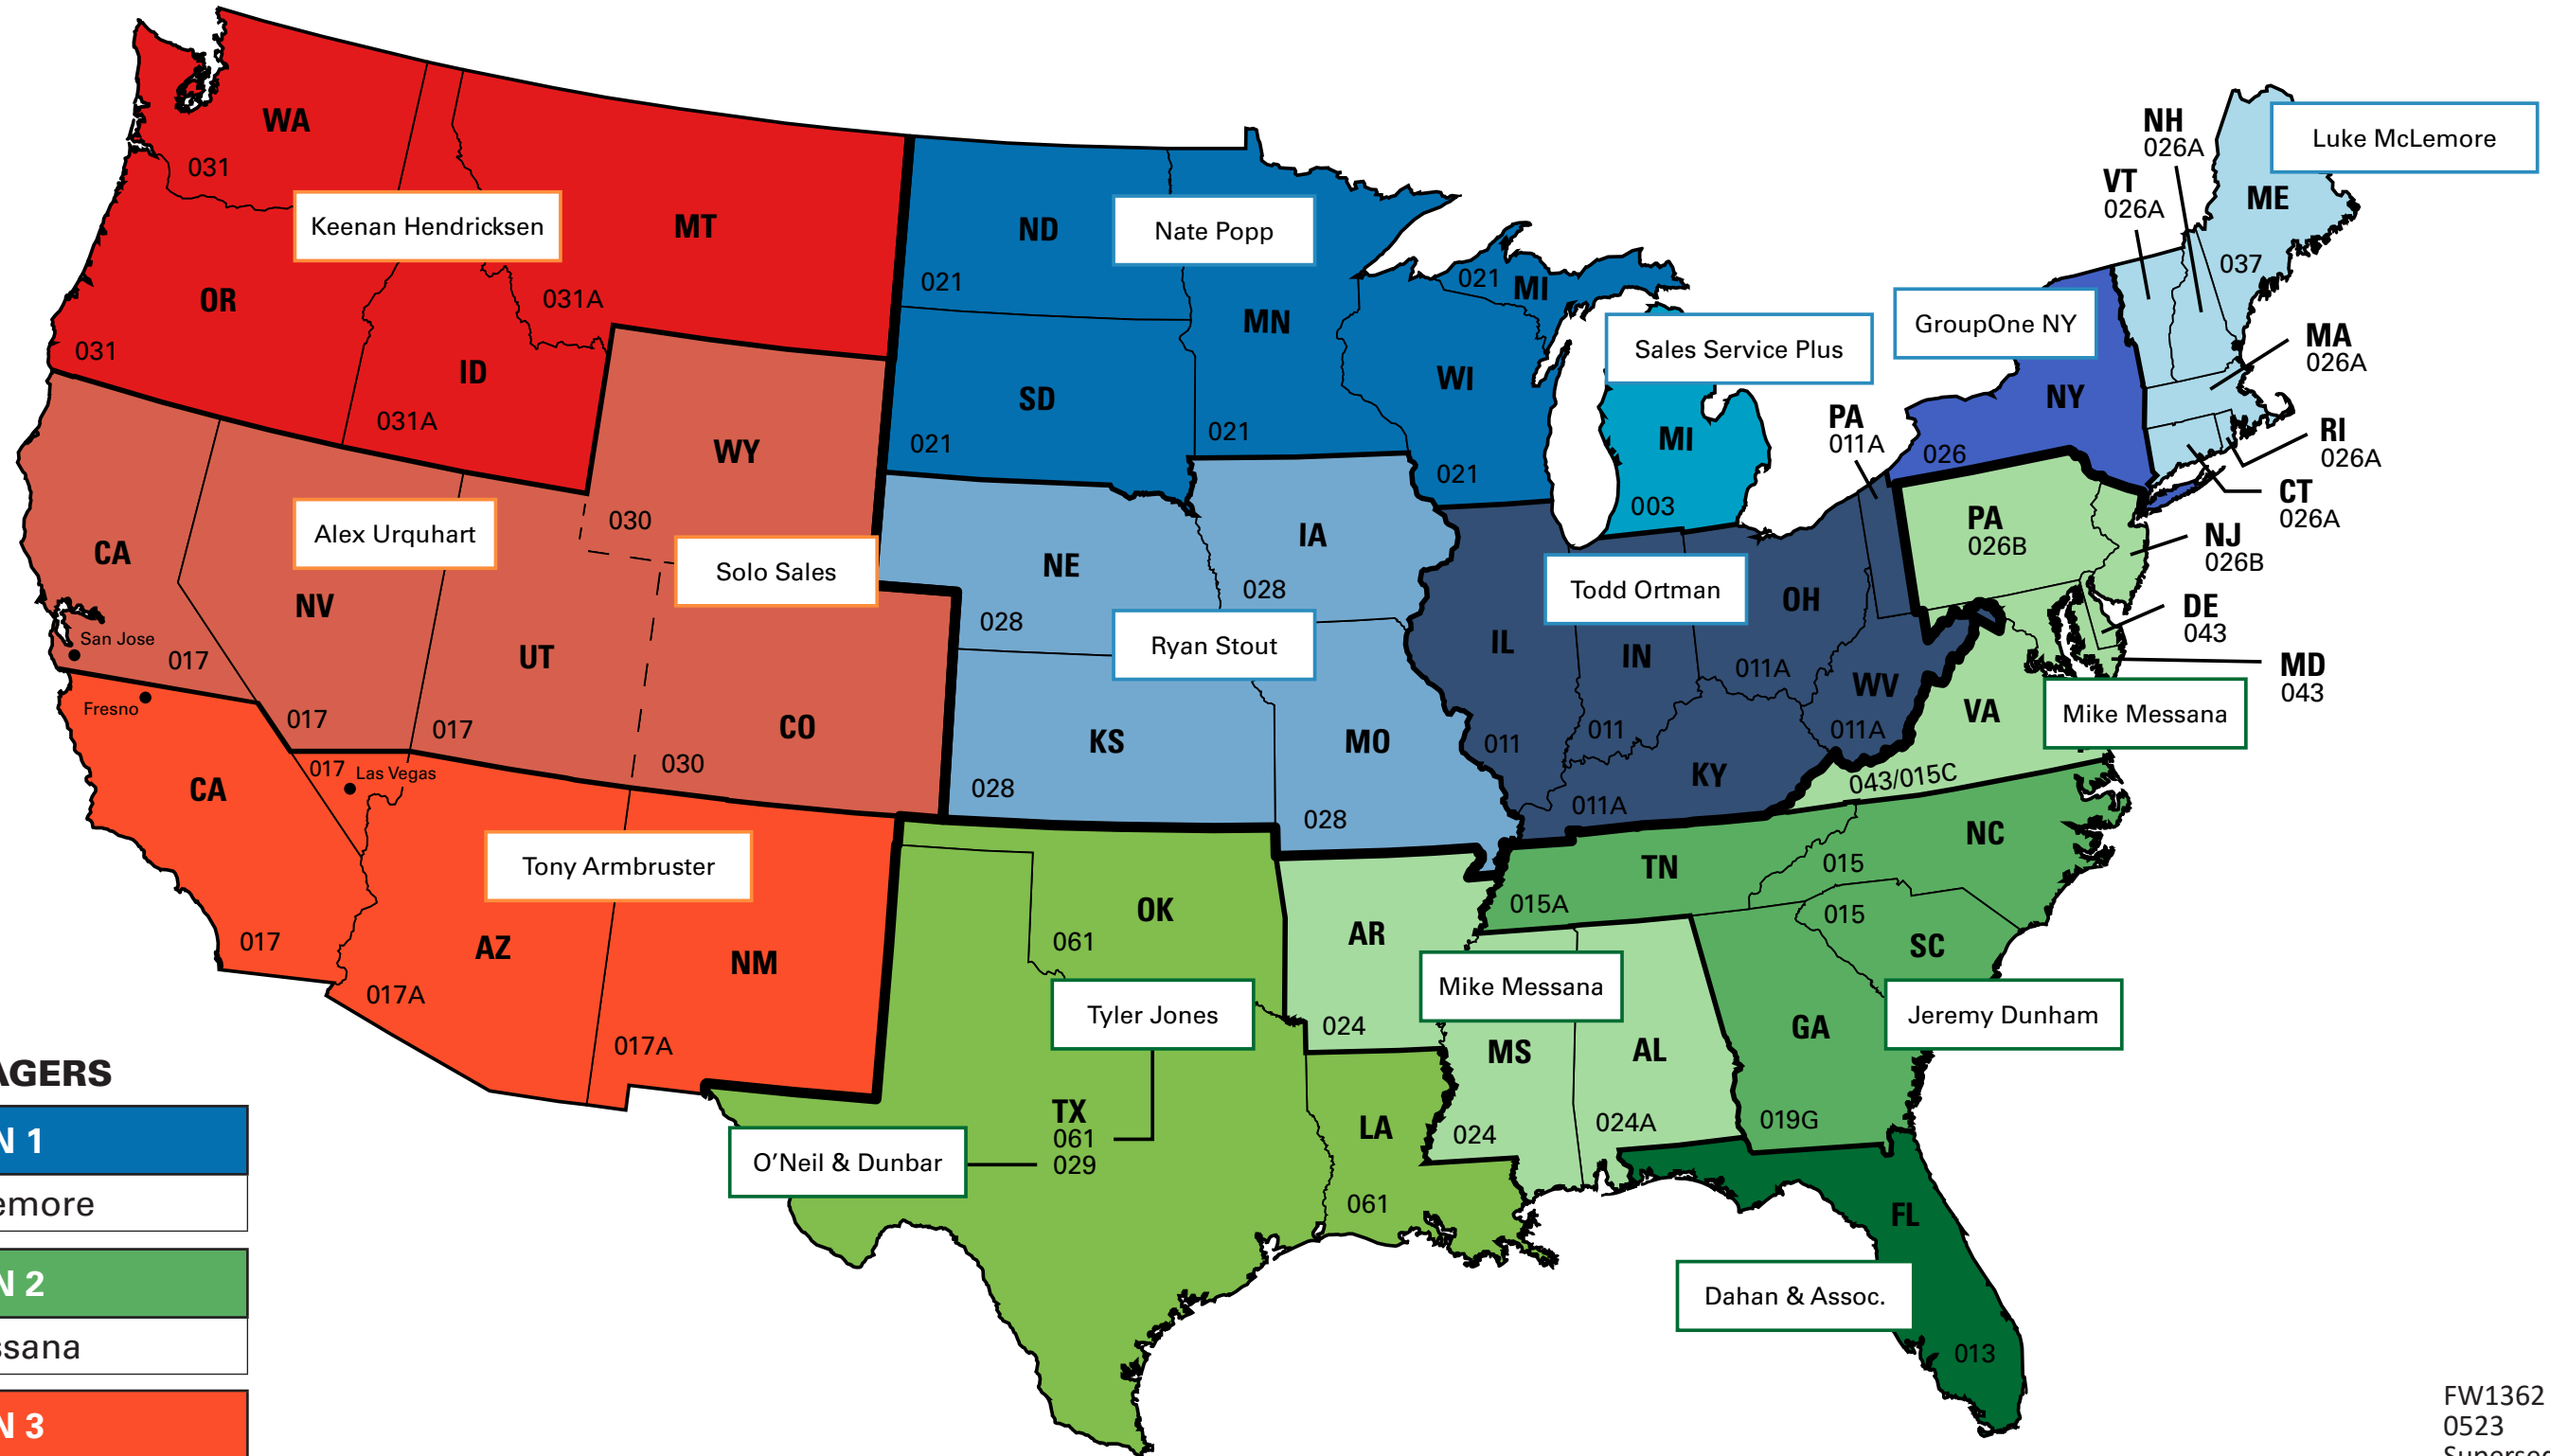

TERRITORY MAP WHOLESALE REPRESENTATIVES

REGIONAL MANAGERS

REGION 1
Luke McLemore
REGION 2
Mike Messana
REGION 3
Harley Mayes