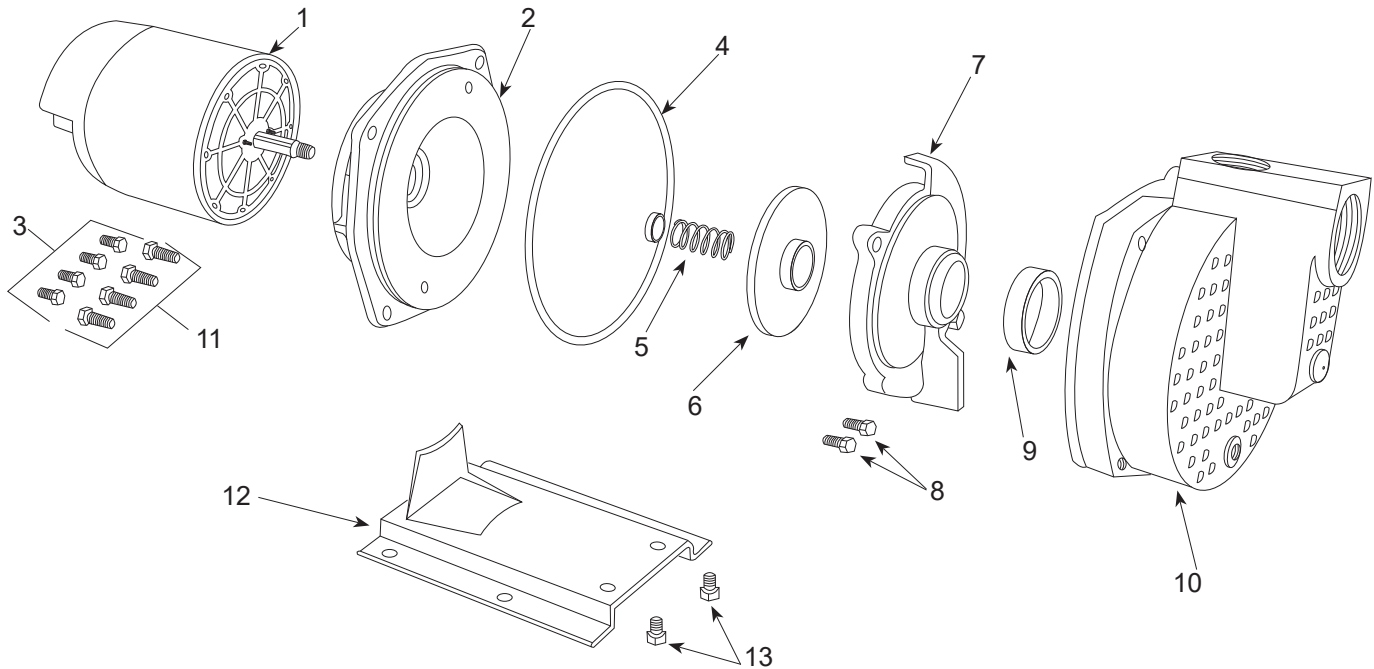

SELF-PRIMER PUMP REPAIR PARTS "SPJ/ELJ" SERIES (For Pricing Refer To Repair Parts Price List)

		HORSEPOWER	3/4	1	1-1/2	2	3
ITEM	SINGLE PHASE	MODEL NO.			SPJ15P1		
			THREE PHASE	SPJ07P1	SPJ10P1	SPJ15B1 ELJ15B1	SPJ20B1 ELJ20B1
	DESCRIPTION	PART NO.		QTY			
	1	Motor, Nema J - 1 PH		98J107	98J110	98J115	98J120
1	Motor, Nema J - 3 PH		98J307	98J310	98J315	98J320	023251
‡	Motor Cover w/Screws	021301R	1	1	1	1	1
‡	Screws, Cover	021302					
‡	Slinger, Washer	126905	1	1	1	1	1
2	Mounting Ring	133904	1	1	1	1	1
3	Hex Hd. Cap Screws 3/8 x 3/4"	*	4	4	4	4	4
4	Ring, Square Cut	133261	1	1	1	1	1
5	Seal, Rotary w/Spring	131100	1	1	1	1	1
6	Impeller, Plastic "P" Models		133646	135620	134138	—	—
6	Impeller, Brass "B" Models		—	—	133253	133255	138056
7	Diffuser w/ Insert	136469†	1	1	1	1	1
8	Hex Hd. Cap Screws 1/4 x 1"	*	2	2	2	2	2
9	Rubber Diffuser	133260	1	1	1	1	1
10	Pump Body	133362	1	1	1	1	1
11	Hex Hd. Cap Screws 7/16 x 1"	*	4	4	4	4	4
12	Base	134217A	1	1	1	1	1
13	Hex Hd. Cap Screws 3/8 x 1/2"	*	2	2	2	2	1

(*) Standard hardware item
(‡) Not shown
(†) Diffuser w/ 134240 Insert