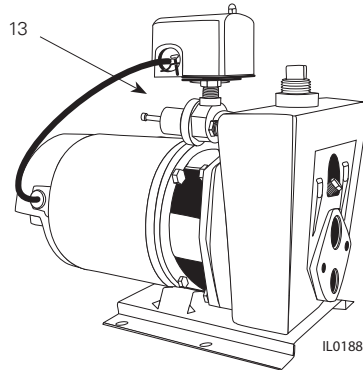

## CONVERTIBLE and SHALLOW WELL JET PUMP REPAIR PARTS "CPJ" and "CPJS" SERIES (For Pricing Refer To Repair Parts Price List)

SERVICE KIT FOR JET PUMPS	
MODEL NO	SERVICE KIT FOR:
148143	1/3HP, CPJ Jet Pumps
148141	1/2HP, CPJ & CPH Jet Pumps
148140	3/4HP, CPJ & CPH Jet Pumps
023705	1HP, CPJ & CPH Jet Pumps and VPH10
<b>KIT CONTAINS</b> Impeller, Diffuser, Rotary Seal, Square Cut Ring, Diffuser Rubber	

**"CPJ" Convertible  
3/4 to 1-1/2 HP**

**"CPJS" Shallow Well  
1/3 to 1/2 HP**

**"CPJS" Shallow Well  
3/4 to 1-1/2 HP**

ITEM	HORSEPOWER	PART NO.	1/3	1/2	3/4	1	1-1/2
	MODEL NO.: "CPJ" Convertible "CPJS" Shallow Well		CPJ03	CPJ05 CPJ05B	CPJ07 CPJ07B	CPJ10 CPJ10B	CPJ15
			DESCRIPTION	CPJ03S CPJ03SB	CPJ05S CPJ05SB	CPJ07S CPJ07SB	CPJ10S CPJ10SB
		QTY					
1	Motor, Nema J (Thd)	021301R 021302	98J103	98J105	98J107	98J110	98J115
	Motor Cover w/Screws		1	1	1	1	1
	Screws, Cover Motor Lead Wire		2 136135A	2 136135A	2 136135A	2 136135A	2 136136A
2	Mounting Ring	*	135314	135314	136137	136137	136137
3	Hex Hd. Cap Screws 3/8 x 3/4"		8	8	8	8	8
4	Ring, Square Cut	131100	132583	132583	132429	132429	132429
5	Seal, Rotary w/Spring		1	1	1	1	1
6	Impeller		139348††	139349††	134137	134138	132417
7	Diffuser	132428	132424	132424	132425‡	132425‡	132464
8	Rubber, Diffuser		1	1	1	1	1
9	Pump Body		132582	132582	132418	132418	132418
10	Plug, Priming	*	3/4" NPT	3/4" NPT	1" NPT	1" NPT	1" NPT
11	Base	132430A	1	1	1	1	1
12	Hex Hd. Cap Screws 3/8 x 1/2"	*	2	2	2	2	2
13	Control Valve "CPJ"		124330	124330	132446	132446	133383
14	Plug w/Gasket "CPJS"		128794	128794	-	-	-
15	Pressure Switch		132527	132527	132527	132527	132527
16	Shallow Well Ejector Package		SW03E-1626	SW05E-1630	SW07E-1432	SW10E-1334	SW15E-1238
†	Ejector Gasket Pkg. w/Bolts	132404	1	1	1	1	1
†	Ejector Gasket	130969	1	1	1	1	1

(\*) Standard Hardware Item  
(†) Not Shown  
(††) Impeller w/ 138138 Seal Ring  
(‡) Diffuser w/ 134240 Insert