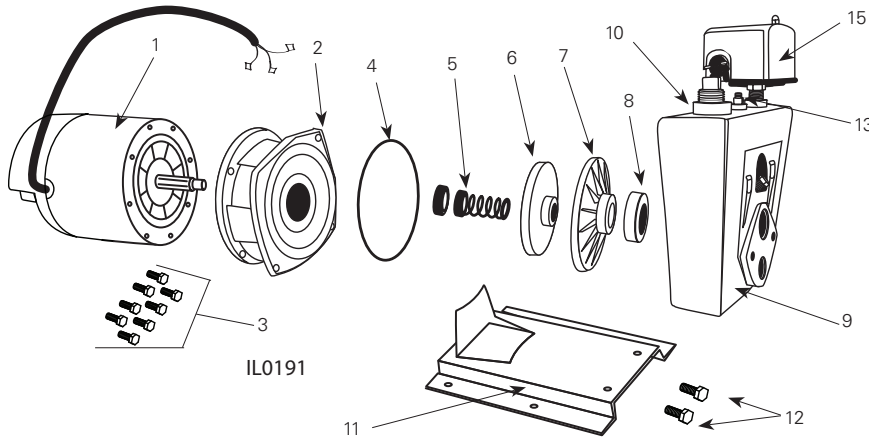

## CONVERTIBLE and SHALLOW WELL JET PUMP REPAIR PARTS "CPJ" and "CPJS" SERIES (For Pricing Refer To Repair Parts Price List)

SERVICE KIT FOR JET PUMPS	
MODEL NO	SERVICE KIT FOR:
148143	1/3HP, CPJ Jet Pumps
148141	1/2HP, CPJ & CPH Jet Pumps
148140	3/4HP, CPJ & CPH Jet Pumps
023705	1HP, CPJ & CPH Jet Pumps and VPH10
<b>KIT CONTAINS</b> Impeller, Diffuser, Rotary Seal, Square Cut Ring, Diffuser Rubber	

**"CPJ" Convertible  
3/4 to 1-1/2 HP**

**"CPJS" Shallow Well  
1/3 to 1/2 HP**

**"CPJS" Shallow Well  
3/4 to 1-1/2 HP**

ITEM	HORSEPOWER	PART NO.	1/3	1/2	3/4	1	1-1/2
	MODEL NO.: "CPJ" Convertible "CPJS" Shallow Well		CPJ03	CPJ05 CPJ05B	CPJ07 CPJ07B	CPJ10 CPJ10B	CPJ15
			DESCRIPTION	CPJ03S CPJ03SB	CPJ05S CPJ05SB	CPJ07S CPJ07SB	CPJ10S CPJ10SB
		QTY					
1	Motor, Nema J (Thd)	021301R 021302	98J103	98J105	98J107	98J110	98J115
	Motor Cover w/Screws		1	1	1	1	1
	Screws, Cover Motor Lead Wire		2 136135A	2 136135A	2 136135A	2 136135A	2 136136A
2	Mounting Ring	*	135314	135314	136137	136137	136137
3	Hex Hd. Cap Screws 3/8 x 3/4"		8	8	8	8	8
4	Ring, Square Cut	131100	132583	132583	132429	132429	132429
5	Seal, Rotary w/Spring		1	1	1	1	1
6	Impeller		139348††	139349††	134137	134138	132417
7	Diffuser	132428	132424	132424	132425‡	132425‡	132464
8	Rubber, Diffuser		1	1	1	1	1
9	Pump Body		132582	132582	132418	132418	132418
10	Plug, Priming	*	3/4" NPT	3/4" NPT	1" NPT	1" NPT	1" NPT
11	Base	132430A	1	1	1	1	1
12	Hex Hd. Cap Screws 3/8 x 1/2"	*	2	2	2	2	2
13	Control Valve "CPJ"		124330	124330	132446	132446	133383
14	Plug w/Gasket "CPJS"		128794	128794	-	-	-
15	Pressure Switch		132527	132527	132527	132527	132527
16	Shallow Well Ejector Package		SW03E-1626	SW05E-1630	SW07E-1432	SW10E-1334	SW15E-1238
†	Ejector Gasket Pkg. w/Bolts	132404	1	1	1	1	1
†	Ejector Gasket	130969	1	1	1	1	1

(\*) Standard Hardware Item  
(†) Not Shown  
(††) Impeller w/ 138138 Seal Ring  
(‡) Diffuser w/ 134240 Insert