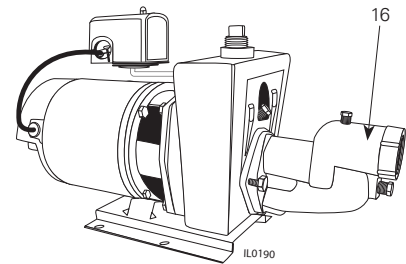

## CONVERTIBLE and SHALLOW WELL JET PUMP REPAIR PARTS "CPJ" and "CPJS" SERIES (For Pricing Refer To Repair Parts Price List)

SERVICE KIT FOR JET PUMPS	
MODEL NO	SERVICE KIT FOR:
148143	1/3HP, CPJ Jet Pumps
148141	1/2HP, CPJ & CPH Jet Pumps
148140	3/4HP, CPJ & CPH Jet Pumps
023705	1HP, CPJ & CPH Jet Pumps and VPH10
<b>KIT CONTAINS</b> Impeller, Diffuser, Rotary Seal, Square Cut Ring, Diffuser Rubber	

**"CPJ" Convertible  
3/4 to 1-1/2 HP**

**"CPJS" Shallow Well  
1/3 to 1/2 HP**

**"CPJS" Shallow Well  
3/4 to 1-1/2 HP**

ITEM	HORSEPOWER	PART NO.	1/3	1/2	3/4	1	1-1/2
	MODEL NO.: "CPJ" Convertible "CPJS" Shallow Well		CPJ03	CPJ05 CPJ05B	CPJ07 CPJ07B	CPJ10 CPJ10B	CPJ15
			DESCRIPTION	CPJ03S CPJ03SB	CPJ05S CPJ05SB	CPJ07S CPJ07SB	CPJ10S CPJ10SB
		QTY					
1	Motor, Nema J (Thd)	021301R 021302	98J103	98J105	98J107	98J110	98J115
	Motor Cover w/Screws		1	1	1	1	1
	Screws, Cover Motor Lead Wire		2 136135A	2 136135A	2 136135A	2 136135A	2 136136A
2	Mounting Ring	*	135314	135314	136137	136137	136137
3	Hex Hd. Cap Screws 3/8 x 3/4"		8	8	8	8	8
4	Ring, Square Cut	131100	132583	132583	132429	132429	132429
5	Seal, Rotary w/Spring		1	1	1	1	1
6	Impeller		139348††	139349††	134137	134138	132417
7	Diffuser	132428	132424	132424	132425‡	132425‡	132464
8	Rubber, Diffuser		1	1	1	1	1
9	Pump Body		132582	132582	132418	132418	132418
10	Plug, Priming	*	3/4" NPT	3/4" NPT	1" NPT	1" NPT	1" NPT
11	Base	132430A	1	1	1	1	1
12	Hex Hd. Cap Screws 3/8 x 1/2"	*	2	2	2	2	2
13	Control Valve "CPJ"		124330	124330	132446	132446	133383
14	Plug w/Gasket "CPJS"		128794	128794	-	-	-
15	Pressure Switch		132527	132527	132527	132527	132527
16	Shallow Well Ejector Package		SW03E-1626	SW05E-1630	SW07E-1432	SW10E-1334	SW15E-1238
†	Ejector Gasket Pkg. w/Bolts	132404	1	1	1	1	1
†	Ejector Gasket	130969	1	1	1	1	1

(\*) Standard Hardware Item  
(†) Not Shown  
(††) Impeller w/ 138138 Seal Ring  
(‡) Diffuser w/ 134240 Insert