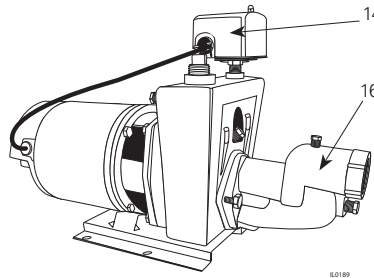

## CONVERTIBLE and SHALLOW WELL JET PUMP REPAIR PARTS "CPJ" and "CPJS" SERIES (For Pricing Refer To Repair Parts Price List)

SERVICE KIT FOR JET PUMPS	
MODEL NO	SERVICE KIT FOR:
148143	1/3HP, CPJ Jet Pumps
148141	1/2HP, CPJ & CPH Jet Pumps
148140	3/4HP, CPJ & CPH Jet Pumps
023705	1HP, CPJ & CPH Jet Pumps and VPH10
<b>KIT CONTAINS</b> Impeller, Diffuser, Rotary Seal, Square Cut Ring, Diffuser Rubber	

**"CPJ" Convertible  
3/4 to 1-1/2 HP**

**"CPJS" Shallow Well  
1/3 to 1/2 HP**

**"CPJS" Shallow Well  
3/4 to 1-1/2 HP**

ITEM	HORSEPOWER	PART NO.	1/3	1/2	3/4	1	1-1/2
	MODEL NO.: "CPJ" Convertible "CPJS" Shallow Well		CPJ03	CPJ05 CPJ05B	CPJ07 CPJ07B	CPJ10 CPJ10B	CPJ15
			DESCRIPTION	CPJ03S CPJ03SB	CPJ05S CPJ05SB	CPJ07S CPJ07SB	CPJ10S CPJ10SB
		QTY					
1	Motor, Nema J (Thd)	021301R 021302	98J103	98J105	98J107	98J110	98J115
	Motor Cover w/Screws		1	1	1	1	1
	Screws, Cover Motor Lead Wire		2 136135A	2 136135A	2 136135A	2 136135A	2 136136A
2	Mounting Ring	*	135314	135314	136137	136137	136137
3	Hex Hd. Cap Screws 3/8 x 3/4"		8	8	8	8	8
4	Ring, Square Cut	131100	132583	132583	132429	132429	132429
5	Seal, Rotary w/Spring		1	1	1	1	1
6	Impeller		139348††	139349††	134137	134138	132417
7	Diffuser	132428	132424	132424	132425‡	132425‡	132464
8	Rubber, Diffuser		1	1	1	1	1
9	Pump Body		132582	132582	132418	132418	132418
10	Plug, Priming	*	3/4" NPT	3/4" NPT	1" NPT	1" NPT	1" NPT
11	Base	132430A	1	1	1	1	1
12	Hex Hd. Cap Screws 3/8 x 1/2"	*	2	2	2	2	2
13	Control Valve "CPJ"		124330	124330	132446	132446	133383
14	Plug w/Gasket "CPJS"		128794	128794	-	-	-
15	Pressure Switch		132527	132527	132527	132527	132527
16	Shallow Well Ejector Package		SW03E-1626	SW05E-1630	SW07E-1432	SW10E-1334	SW15E-1238
†	Ejector Gasket Pkg. w/Bolts	132404	1	1	1	1	1
†	Ejector Gasket	130969	1	1	1	1	1

(\*) Standard Hardware Item  
(†) Not Shown  
(††) Impeller w/ 138138 Seal Ring  
(‡) Diffuser w/ 134240 Insert